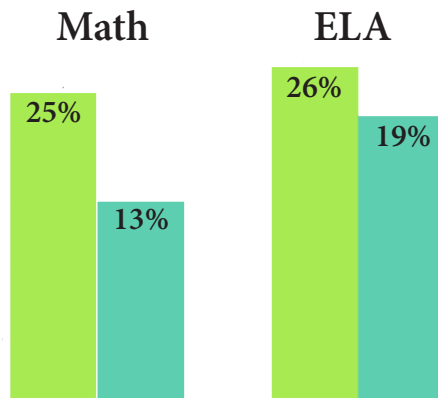

DC Charter Facts

Ward I

Student Demographics

Ward 1 schools serve **12%** of DC PK-12 students

3,081 (32%) attend a PK-12 public charter school (PCS)

35% At-risk

80% Economically disadvantaged

22% English language learner

13% Special Education

3,130 attend an adult education PCS

PARCC Performance

School List

Public Charters
Traditional Public

- AppleTree Early Learning
- Briya
- Carlos Rosario
- Cesar Chavez PCS for Public Policy
- Creative Minds International
- DC Bilingual
- DC International
- E.L. Haynes
- Howard University Middle School of Mathematics and Science
- LAYC Career Academy
- Meridian
- The Next Step
- YouthBuild

Students attending Ward 1 PCSs reached college and career ready benchmarks (4 or above on the PARCC test) at higher rates than their traditional public schools counterparts.

PARCC Performance Highlights