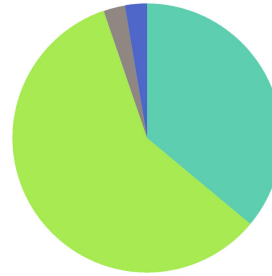

DC Charter Facts

Ward I

Student Demographics

Ward 1 schools serve **12%** of DC PK-12 students

3,081 (32%) attend a PK-12 public charter school (PCS)

35% At-risk

80% Economically disadvantaged

22% English language learner

13% Special Education

3,130 attend an adult education PCS