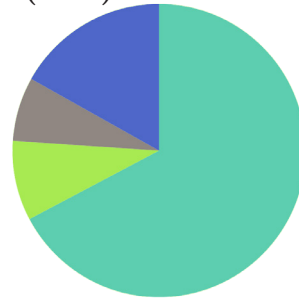

DC Charter Facts

Ward 2

Student Demographics

Ward 2 schools serve **5%** of DC PK-12 students

1,376 (32%) attend a public charter school (PCS)

32% At-risk

40% Economically disadvantaged

4% English language learner

6% Special education