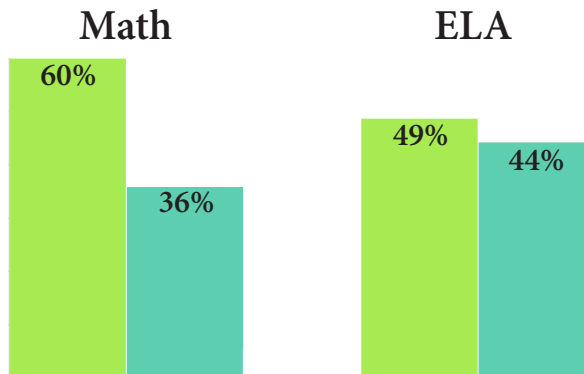

PARCC Performance

School List

Public Charters
Traditional Public

- BASIS
- KIPP DC

Students attending Ward 2 PCSs reached college and career ready benchmarks (4 or above on the PARCC test) at higher rates than their traditional public schools counterparts.

PARCC Performance Highlights

African-American/Black & Hispanic:

Level 4+

	PCS	DCPS
Math	44%	21%
ELA	42%	33%

Economically Disadvantaged:

Level 4+

	PCS	DCPS
Math	35%	21%
ELA	29%	32%