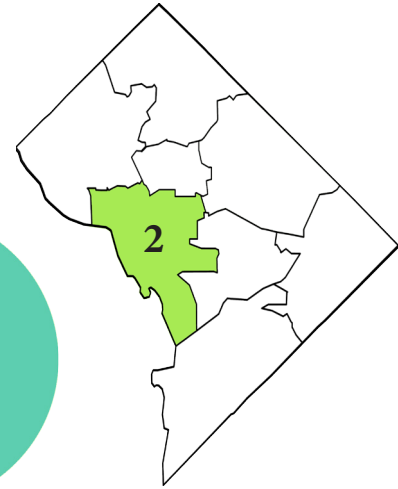

DC Charter Facts

Ward 2

Student Demographics

Ward 2 schools serve **5%** of DC PK-12 students

1,376 (32%) attend a public charter school (PCS)

32% At-risk

40% Economically disadvantaged

4% English language learner

6% Special education