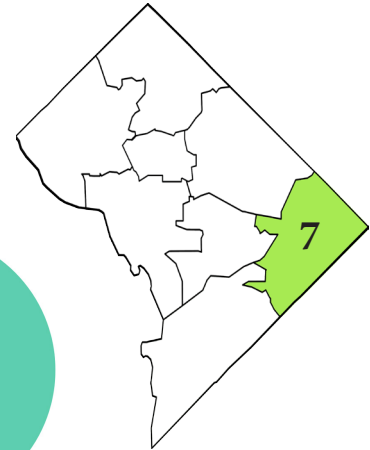

DC Charter Facts

Ward 7

Student Demographics

Ward 7 schools serve **15%** of DC PK-12 students

6,172 (52%) attend a public charter school (PCS)

58% At-risk

89% Economically disadvantaged

1% English language learner

17% Special education student

147 attend an adult education PCS

African-American/Black	Hispanic
White	Other