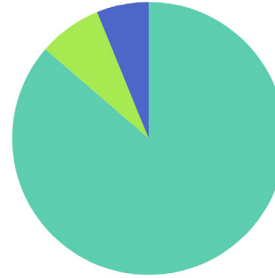

DC Charter Facts

Ward 6

Student Demographics

Ward 6 schools serve **13%** of DC PK-12 students

3,290 (32%) attend a public charter school (PCS)

50% At-risk

69% Economically disadvantaged

3% English language learner

17% Special education

PARCC Performance

School List

Public Charters

Traditional Public