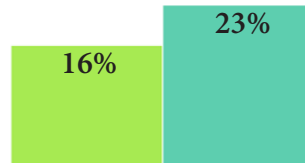

17% Special education

PARCC Performance

School List

Public Charters

Traditional Public

Math

ELA

- AppleTree Early Learning
- Center City
- Cesar Chavez PCS for Public Policy
- Eagle Academy
- Friendship
- Kingsman Academy
- KIPP DC
- Monument Academy
- Richard Wright PCS for Journalism and Media Arts
- Two Rivers
- Washington Global

Ward 6 students who reached college and career ready benchmarks (4 or above on the PARCC test)

PARCC Performance Highlights

African-American/Black & Hispanic:

Level 4+

	PCS	DCPS
Math	18%	16%
ELA	19%	16%

Special Education: