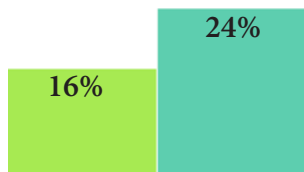

17% Special education

PARCC Performance

School List

Public Charters

Traditional Public

Math

ELA

- AppleTree Early Learning
- Center City
- Cesar Chavez PCS for Public Policy
- Eagle Academy
- Friendship
- Kingsman Academy
- KIPP DC
- Monument Academy
- Richard Wright PCS for Journalism and Media Arts
- Two Rivers
- Washington Global

Ward 6 students who reached college and career ready benchmarks (4 or above on the PARCC test)

PARCC Performance Highlights

African-American/Black & Hispanic:

Level 4+

	PCS	DCPS
Math	18%	16%
ELA	19%	16%

Special Education: