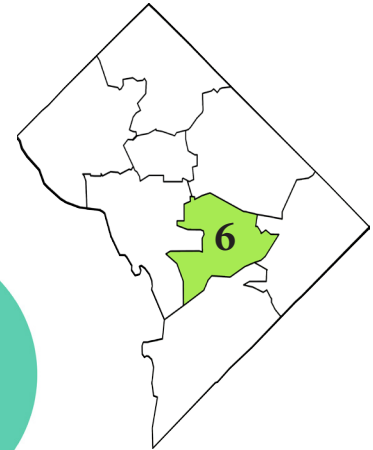

DC Charter Facts

Ward 6

Student Demographics

Ward 6 schools serve **13%** of DC PK-12 students

3,290 (32%) attend a public charter school (PCS)

50% At-risk

69% Economically disadvantaged

3% English language learner

17% Special education

PARCC Performance

School List

Public Charters

Traditional Public