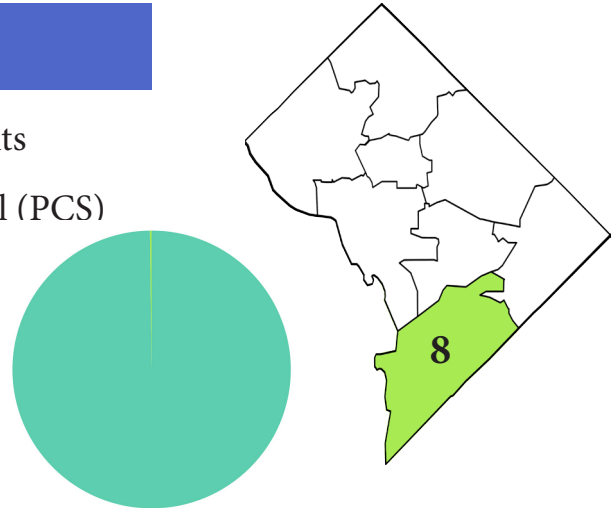

DC Charter Facts

Ward 8

Student Demographics

Ward 8 schools serve **18%** of DC PK-12 students

6,946 (48%) attend a public charter school (PCS)

64% At-Risk

82% Economically disadvantaged

>1% English language learners

11% Special education

273 attend an adult education PCS

PARCC Performance

School List

Public Charters

Traditional Public

Math

ELA